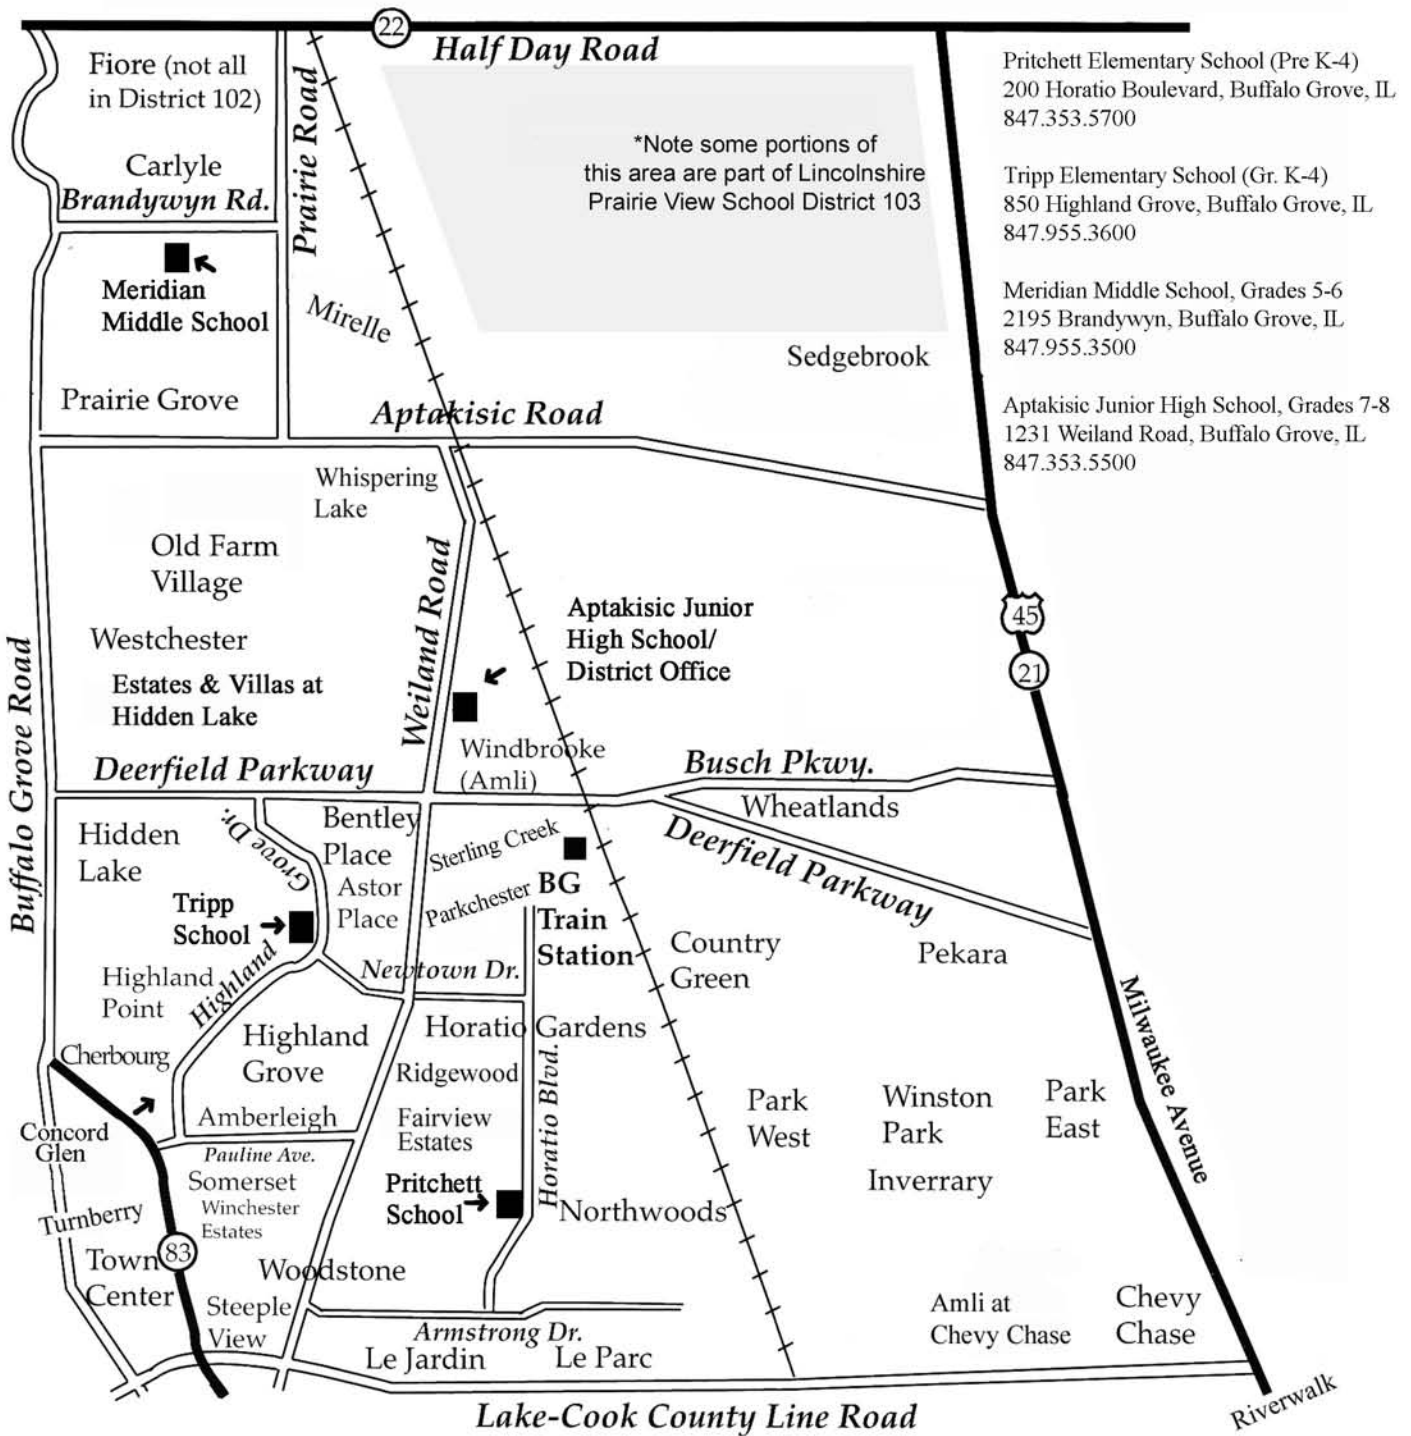

School District 102 Boundaries and Attendance Areas

Pritchett Elementary School (Pre K-4)
 Country Green, Fairview Estates, Horatio Gardens, Le Jardin, Le Parc, Northwoods, Old Farm Village, Parkchester, Park East, Park West, Ridgewood, Riverwalk, Whispering Lakes, and Winston Park

Meridian Middle School, Grades 5-6
 All students attend

Aptakasic Junior High School, Grades 7-8
 All students attend

Tripp Elementary School (Gr. K-4)
 Amberleigh, Aml at Chevy Chase, Aptakasic Road, Astor Place, Bentley Place, Carlyle, Cherbourg, Chevy Chase, Concord Glen, Estates & Villas at Hidden Lake, Fiore, Hidden Lake Village, Highland Grove, Highland Point, Inverrary, Milwaukee Avenue, Mirelle, Prairie Grove, Pekara, Somerset, Steeple View, Sterling Creek, Town Center, Turnberry, Wheatlands, Windbrooke Apts., Woodstone, Westchester, and Winchester Estates.